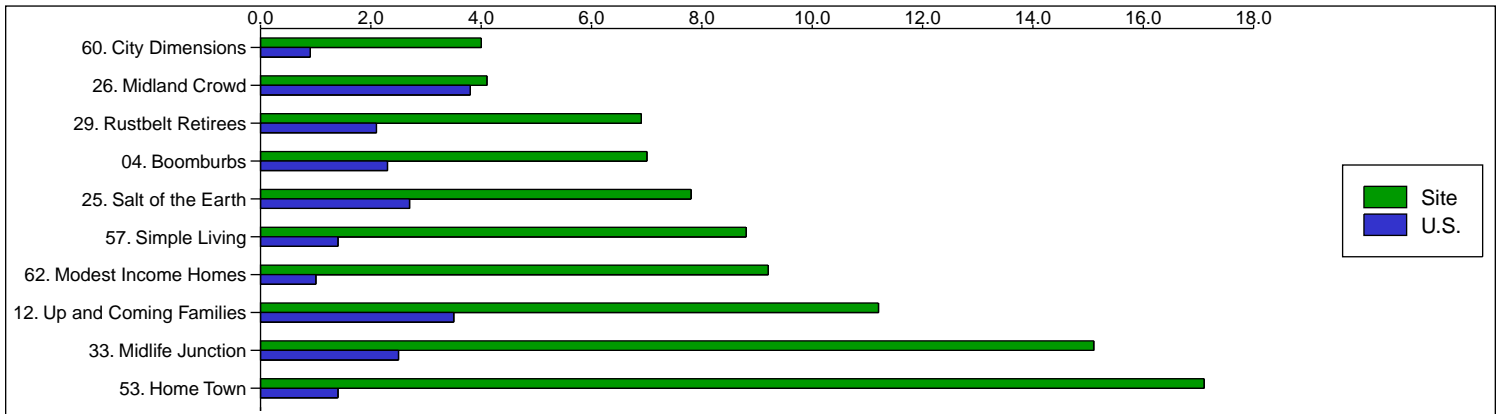

Greer City, SC_1
Greer city, SC (4530985)
Geography: Place

Top Twenty Tapestry Segments

Tapestry segment descriptions can be found at <http://www.esri.com/library/whitepapers/pdfs/community-tapestry.pdf>

Rank	Tapestry Segment	Households		U.S. Households		Index
		Percent	Cumulative Percent	Percent	Cumulative Percent	
1	53. Home Town	17.1%	17.1%	1.4%	1.4%	1178
2	33. Midlife Junction	15.1%	32.2%	2.5%	3.9%	610
3	12. Up and Coming Families	11.2%	43.4%	3.5%	7.4%	320
4	62. Modest Income Homes	9.2%	52.6%	1.0%	8.4%	919
5	57. Simple Living	8.8%	61.4%	1.4%	9.8%	626
	Subtotal	61.4%		9.8%		
6	25. Salt of the Earth	7.8%	69.2%	2.7%	12.5%	284
7	04. Boomburbs	7.0%	76.2%	2.3%	14.8%	308
8	29. Rustbelt Retirees	6.9%	83.1%	2.1%	16.9%	334
9	26. Midland Crowd	4.1%	87.2%	3.8%	20.7%	107
10	60. City Dimensions	4.0%	91.2%	0.9%	21.6%	466
	Subtotal	29.8%		11.8%		
11	07. Exurbanites	3.1%	94.3%	2.5%	24.1%	124
12	42. Southern Satellites	3.1%	97.4%	2.7%	26.8%	113
13	17. Green Acres	2.6%	100.0%	3.2%	30.0%	81
	Total	100.0%		30.0%		333

Top Ten Tapestry Segments

Site vs. U.S.

Percent of Households by Tapestry Segment

Source: Esri