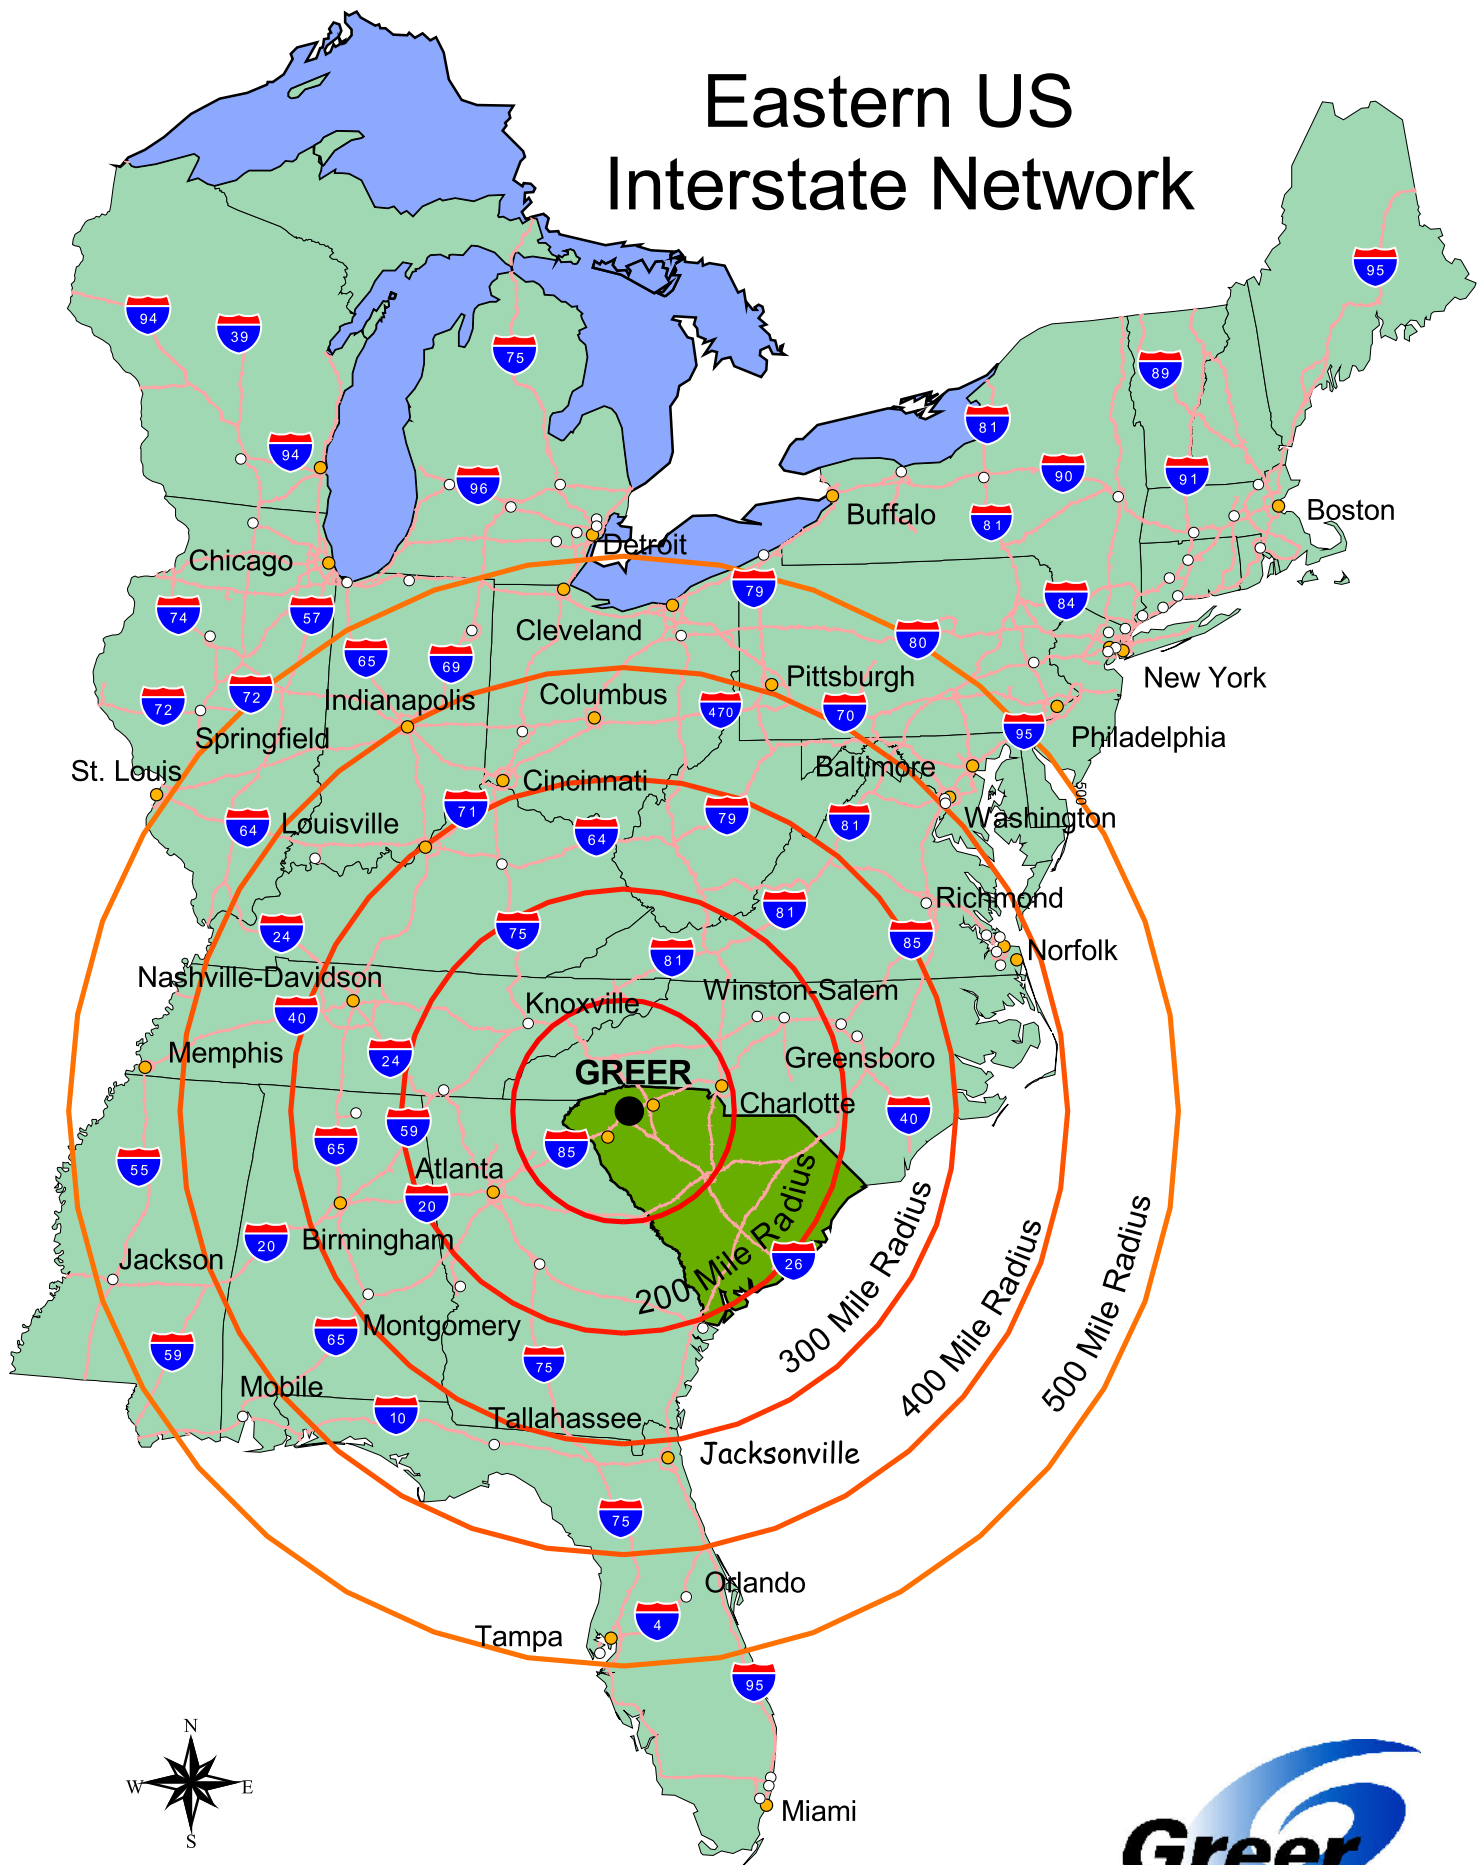

Eastern US Interstate Network

Date: June 20, 2005
Creator: A. Rutland