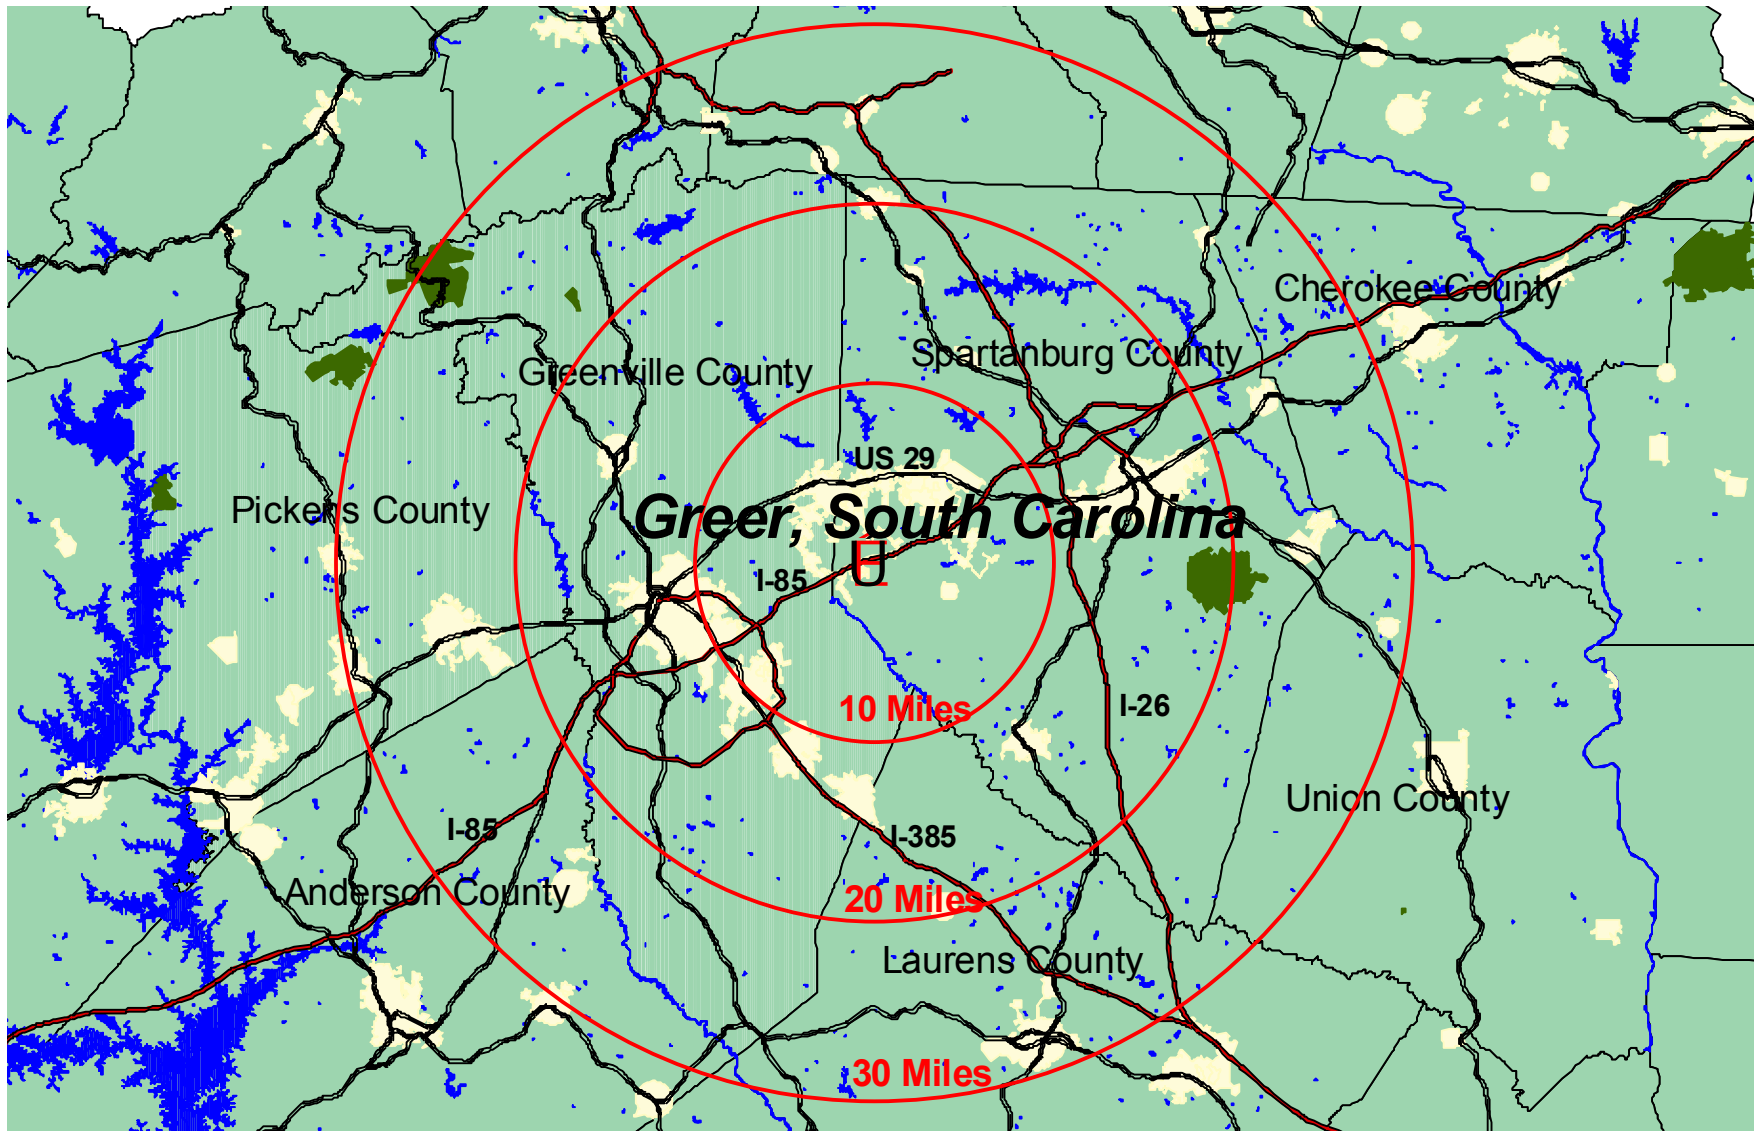

30 Mile Radius Map from Greer, South Carolina

This map is a product of the SC Appalachian Council of Governments InfoMentum Program. The Appalachian Council of Governments and the Economic Development Agency that created this map expressly disclaims any responsibility or liability with regard to the use of this map.
Date: December 7, 2004
Creator: DES